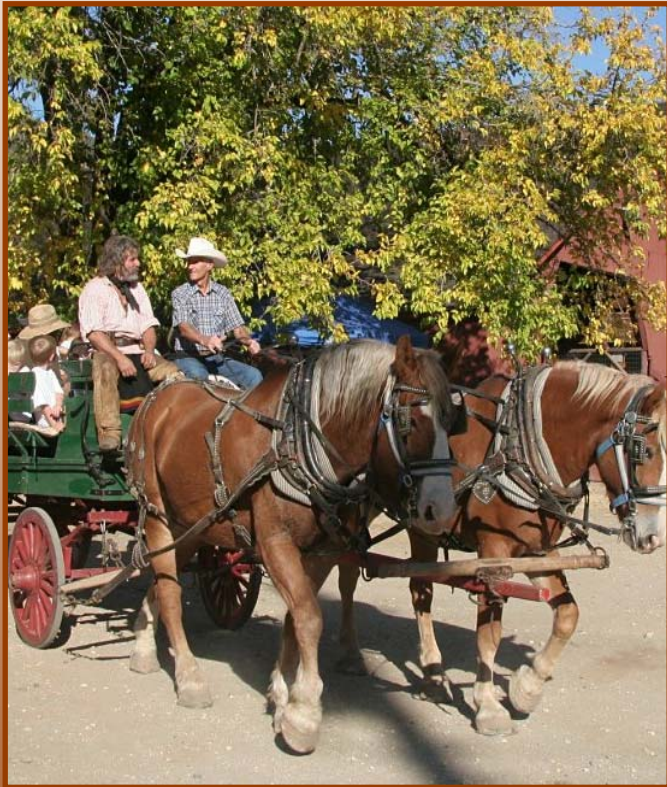

# BRIDGEPORT FALL FESTIVAL

SOUTH YUBA RIVER STATE PARK

Join us for  
**Fall Festivities**  
and **Family Fun**

**Sun, Oct 25, 2009 11am - 4 pm**

**Live Music**

**Mountain Men Encampment**

**Living History Characters**

**Gold Panning**

**Wagon Rides & Barn Tours**

**Pumpkin Painting**

**Wildflower Crafts**

**Blacksmith Demonstrations**

**Face Painting**

**Games for All Ages**

**and more...**